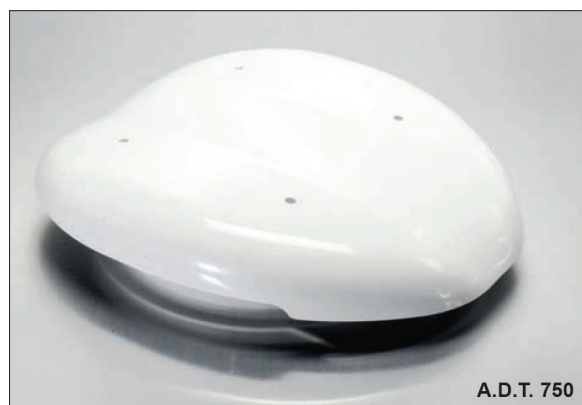

## ROOF VENTILATOR

### A.D.T. 750

- Electric rooftop ventilator, equipped with a spoiler (water and air deflector)
- Suitable for ambulances and the transportation of animals or odorous product
- Inside the vehicle, use a diffuser or an air shutter
- Use our special mounting plates for fitting to ribbed roofs